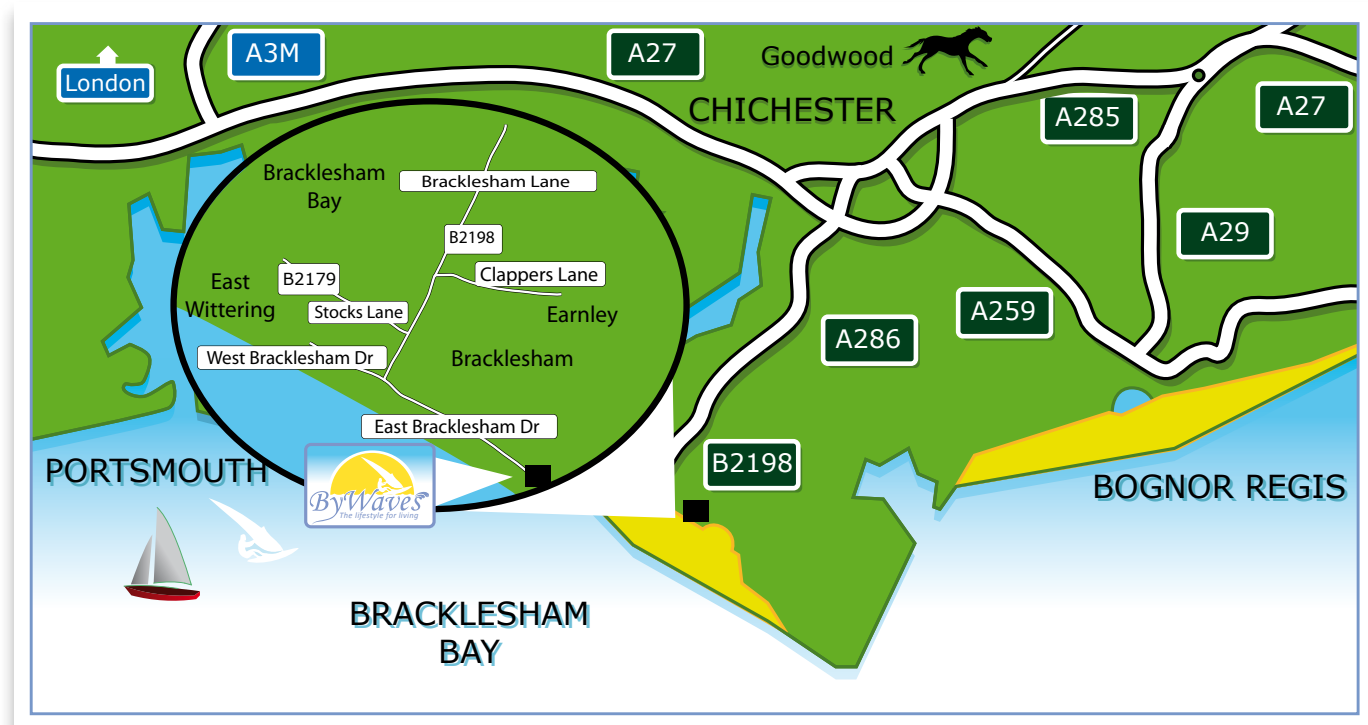

## Bywaves - a lifestyle choice for the whole family!

A unique opportunity to purchase a luxurious holiday home located on the sea front at Bracklesham Bay.

A private development of just eleven plots, Bywaves offers you a beautiful holiday home by the sea, with stunning views and direct access to the Solent.

# *The lifestyle for living*

*Contemporary, stylish and spacious lodges in an idyllic setting; superbly finished throughout to your requirements.*

*Arrange your visit today!*

ByWaves, East Bracklesham Drive, Bracklesham Bay, Chichester, West Sussex, **PO20 8JW**