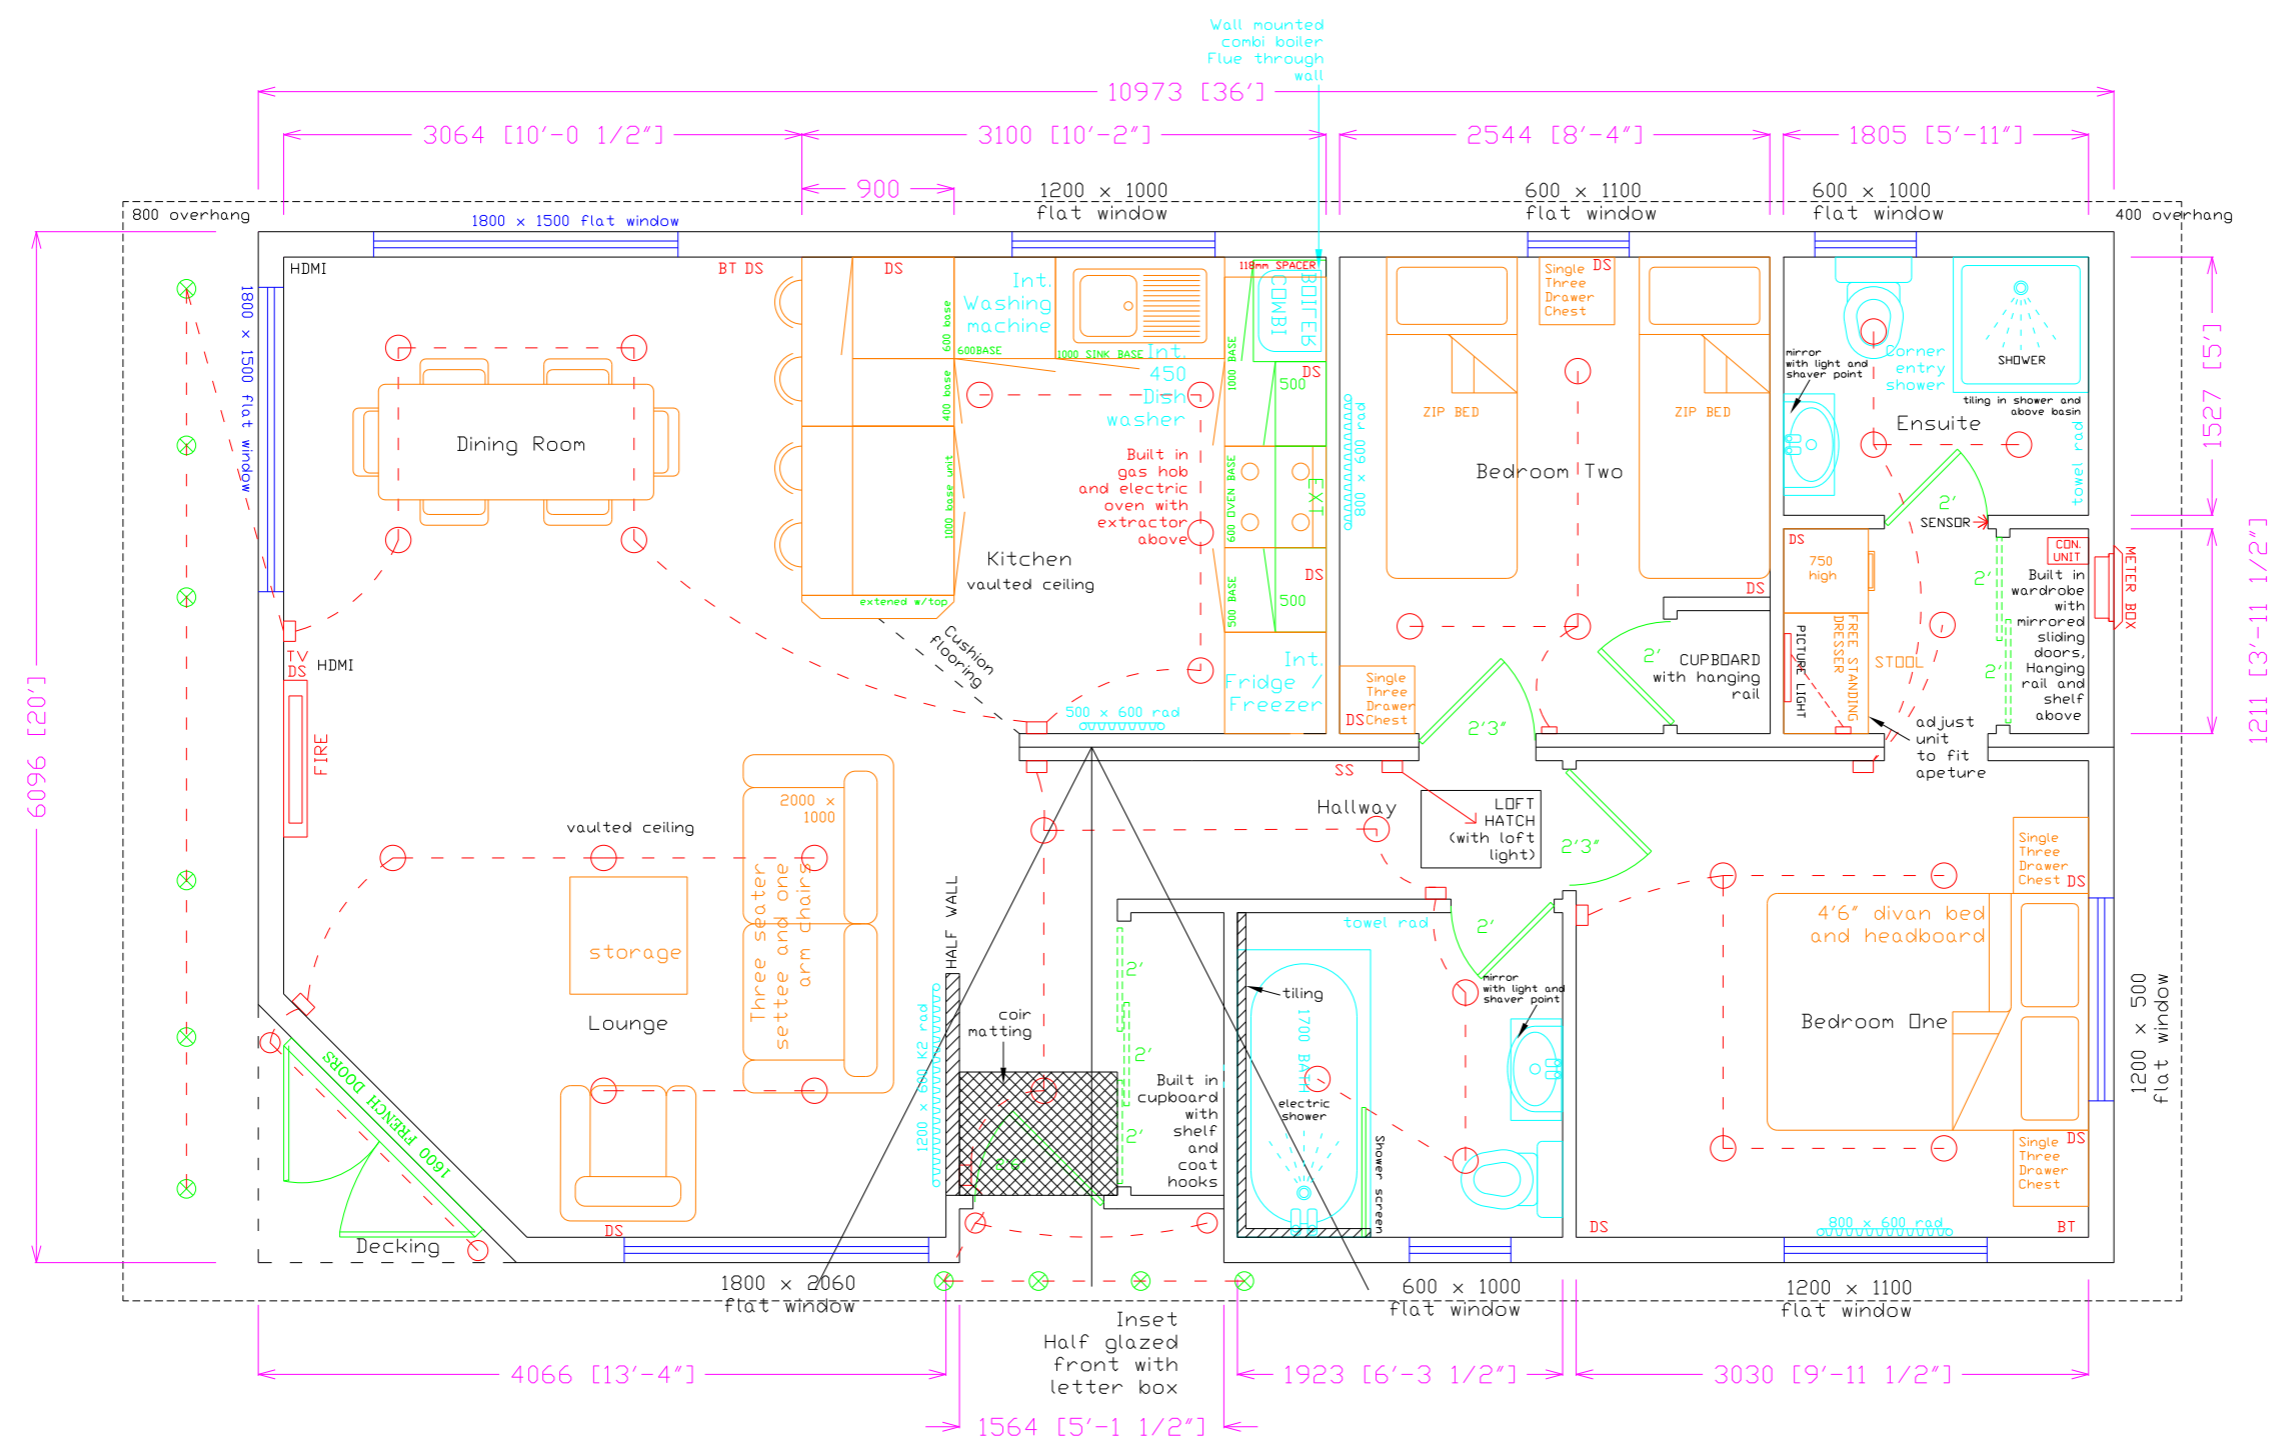

THIS DRAWING IS THE PROPERTY OF  
 PATHFINDER PARK HOMES LTD  
 UNAUTHORISED USE OF ANY KIND  
 WILL RESULT IN PROSECUTION

**PATHFINDER  
 PARK HOMES**

Forest lodge 36 x 20 special  
 Customer: Bywaves  
 Date: 10th February 2011  
 Version 6

CUSTOMER NAME	
ADDRESS	
TEL NO	
PARK	
ADDRESS	
HOME	
SIZE	SCALE 1-50
DATE	DRAWING
CUSTOMER SIGN	PATHFINDER